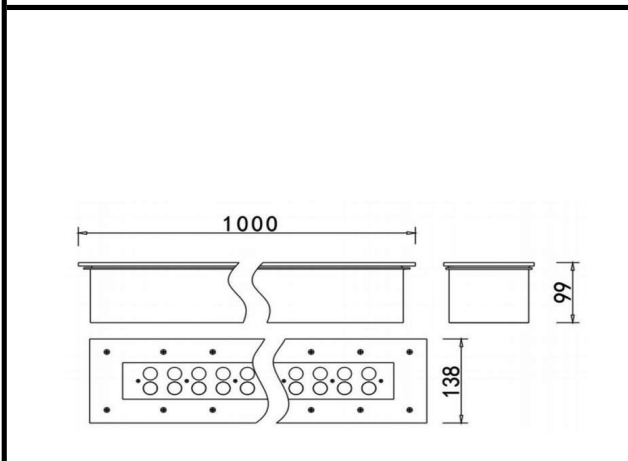

Sovitron Interior Pvt.Ltd.

Model Name	UNITY-M60/ DL-OHM-M60-60
Description	linear Inground light

Technical description	Image
-----------------------	-------

Dimension	L=1000mm W=138mm H=99mm
Frame	Aluminum
Color Tempertaure	5700K
Power	60W
Total Luminous Flux	5100 lm
Efficacy	85 lm/W
IP rating	67
Color Rendering	≥80
Mounting	Buried
Beam angle	10°/30°/45°/60°/10°×60°/25°×45°
Optics	Tempered glass
Dimming	NON-Dimmable
Operating Voltage	DC24V
Standard Lifetime	L70 minimum at 50,000 burning hours

Dimension diagram

Remarks:-

Address: Plot #7 Saroorpur-Nangla Industrial Area,Ballabgarh-Sohna Road,Faridabad-121005
Email: info@sovitron.com